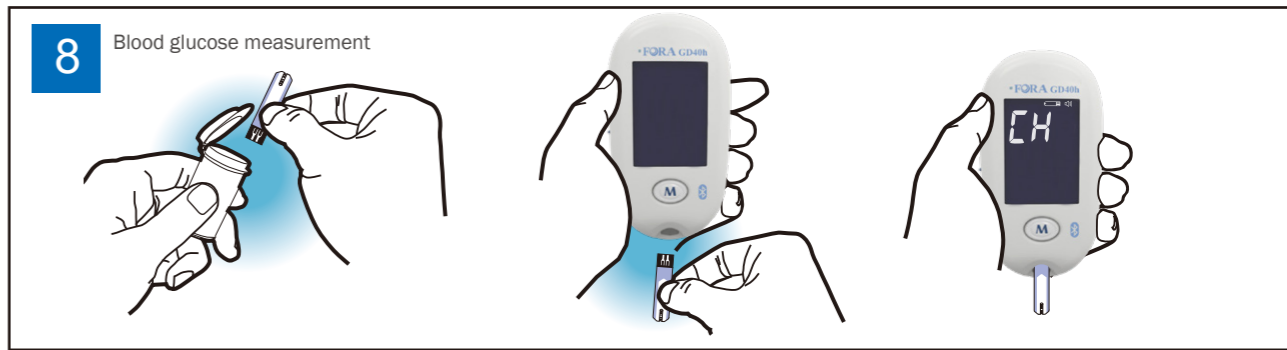

FORA®

ADVANCED Pro GD40

Quick Guide