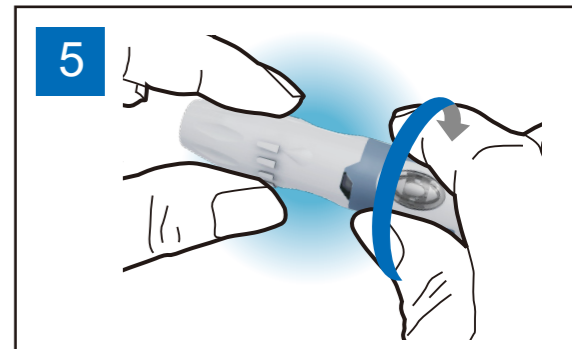

FORA®

ADVANCED Pro GD40

Quick Guide