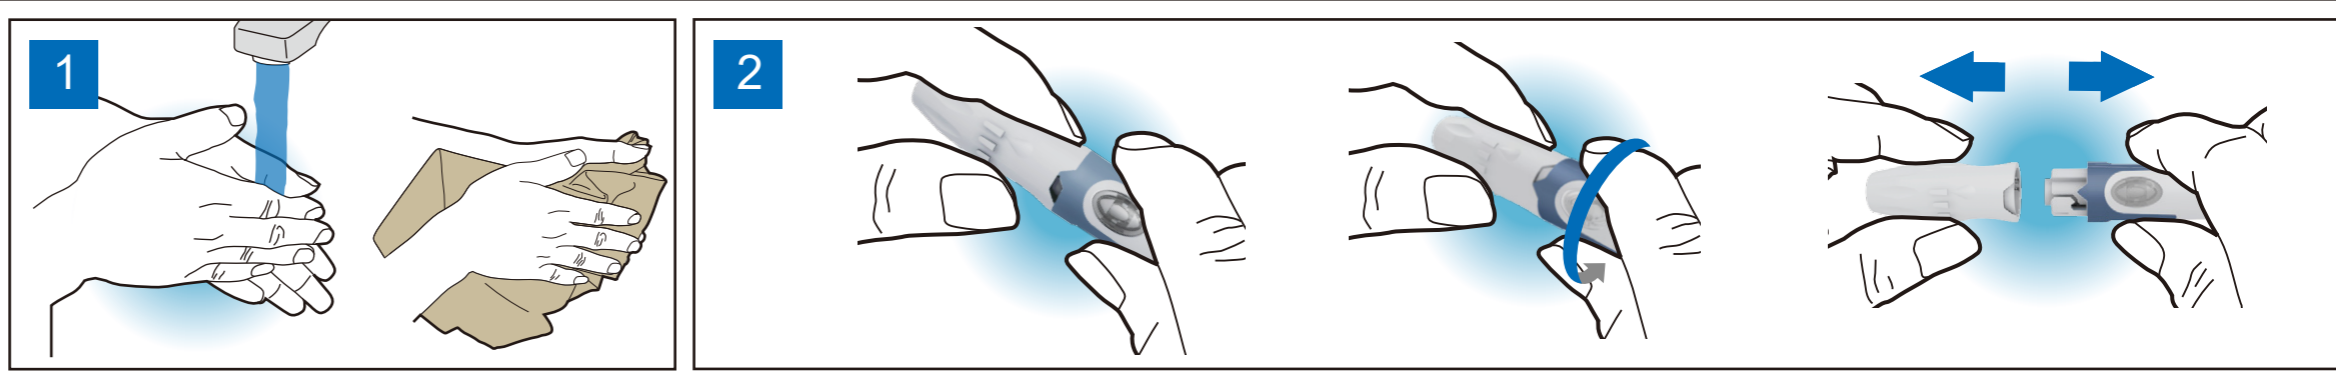

FORA®

ADVANCED Pro GD40

Quick Guide