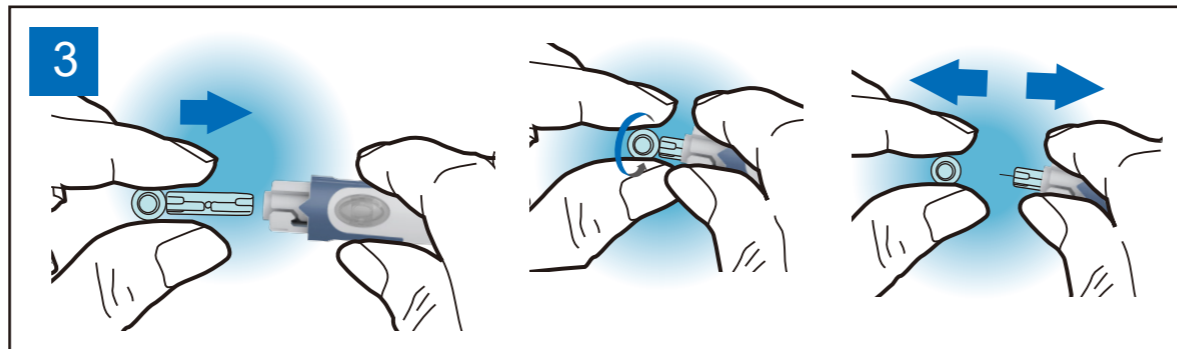

FORA®

ADVANCED Pro GD40

Quick Guide