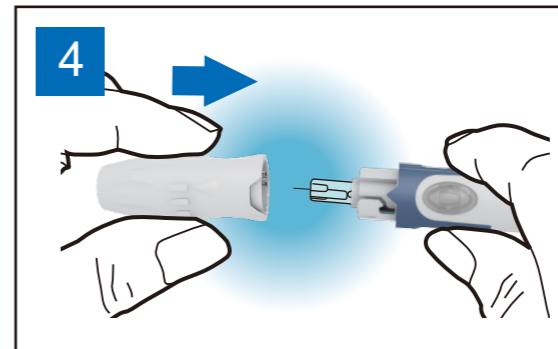

FORA®

ADVANCED Pro GD40

Quick Guide