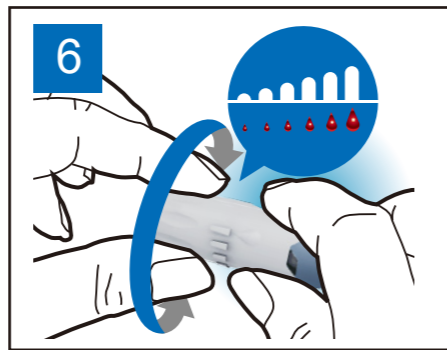

FORA®

ADVANCED Pro GD40

Quick Guide